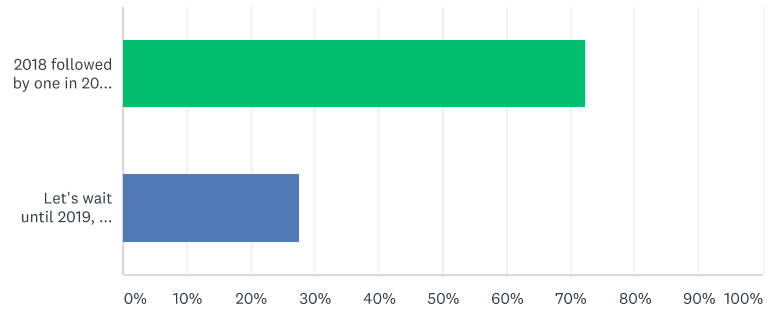

Q2

Customi:

How would you like to receive family reunion information?

Answered: 28 Skipped: 3

**ANSWER CHOICES** ▾ **RESPONSES**

|        |        |
|--------|--------|
| Mail   | 10.71% |
| E-mail | 75.00% |
| Text   | 14.29% |

Total

Q3

Customi

Womble Family Reunions traditionally are held on odd years. When would you like for the next reunion to be held?

Answered: 29 Skipped: 2

ANSWER CHOICES

RESPONSE

- 2018 followed by one in 2019, and then continue with odd years. 72.41%
- Let's wait until 2019, and then continue with odd years. 27.59%