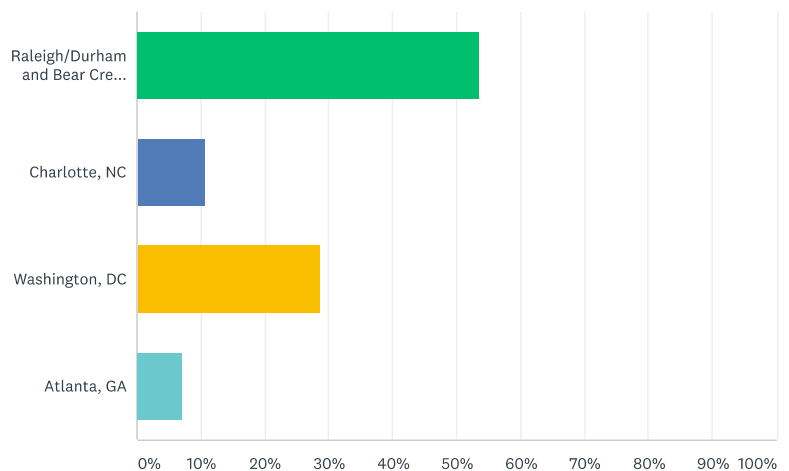

Total

Q3

Customi

Womble Family Reunions traditionally are held on odd years. When would you like for the next reunion to be held?

Answered: 29 Skipped: 2

ANSWER CHOICES

RESPONSE

- 2018 followed by one in 2019, and then continue with odd years. 72.41%
- Let's wait until 2019, and then continue with odd years. 27.59%

Total

Q4

Customi

At the last reunion, Raleigh/Durham with an activity in Bear Creek was as the next reunion site. Where would you like for the next reunion to be held?

Answered: 28 Skipped: 3

ANSWER CHOICES

RESPONSES

- Raleigh/Durham and Bear Creek, NC 53.57%
- Charlotte, NC 10.71%
- Washington, DC 28.57%
- Atlanta, GA 7.14%

Total

Comments (5)

RESPONSES (5) TEXT ANALYSIS MY CATEGORIES

PAID FEATURE

Use text analysis to search and categorize responses; see frequently-used words and phrases. To use Text Analysis, upgrade plan .