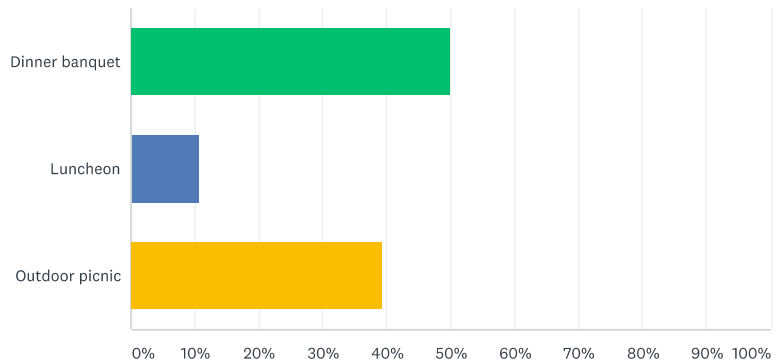

6/7/2017 10:47 PM

[View responder](#)

New Jersey

6/7/2017 2:04 PM

[View responder](#)

Q5

Customi:

What types of activities would you like at the next reunion?

Answered: 28 Skipped: 3

ANSWER CHOICES

RESPONSES

▾ Dinner banquet

50.00%

▾ Luncheon

10.71%

▾ Outdoor picnic