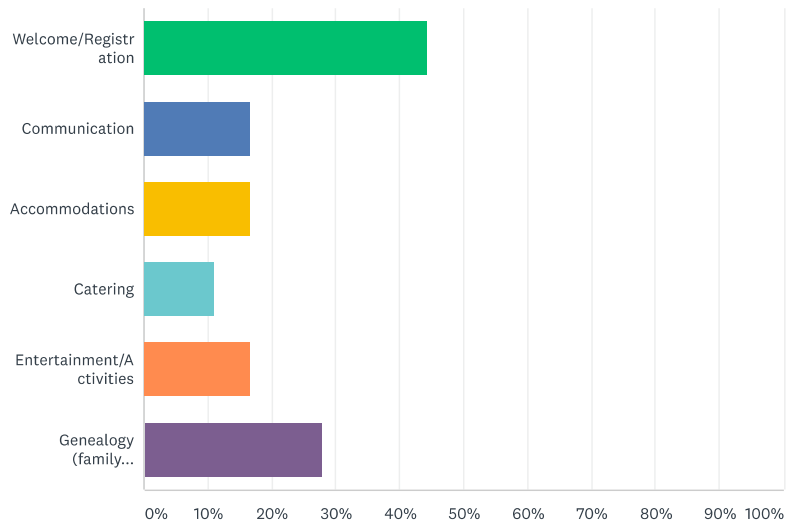

Showing 2 responses

**Trip down memory lane**

6/9/2017 11:10 AM

[View responder](#)

**Young folk decide on activities (I like dress up banquet with time limit of one hour)**

6/7/2017 10:47 PM

[View responder](#)

Q6

Custom:

Would you like to volunteer for the next reunion? If so, what commitment?

Answered: 18 Skipped: 13

ANSWER CHOICES

▼ Welcome/Registration

RESF +

44.44%